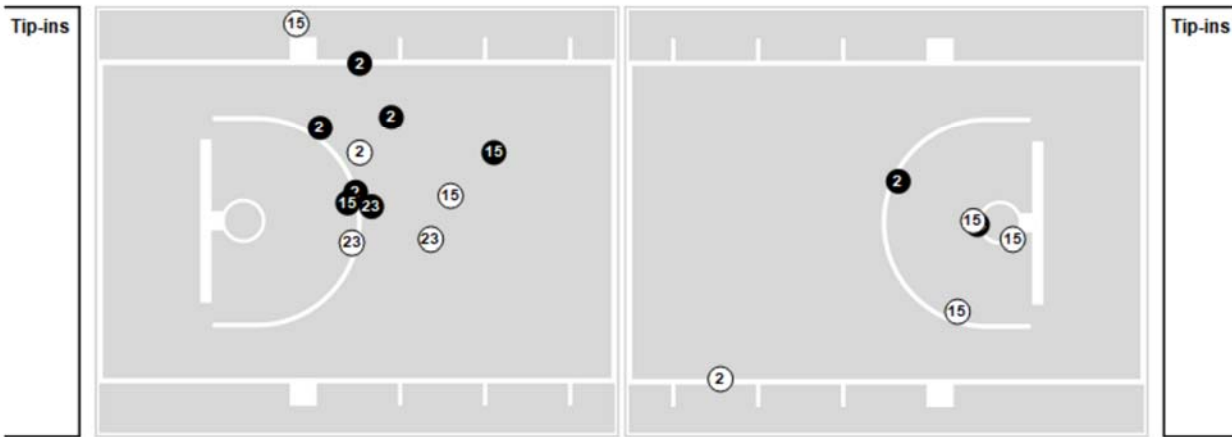

Officials: Nate Harris, Donn Berdahl, Todd Apo

Players => All ; FG Types => All ; Results => All ;

Portland

All Field Goals

Shots in the Paint

● Made ○ Missed N - Player Number

Portland	M/A	%
Field Goals	20/51	39
2 Points	10/20	50
3 Points	10/31	32
Free Throws	4/9	44