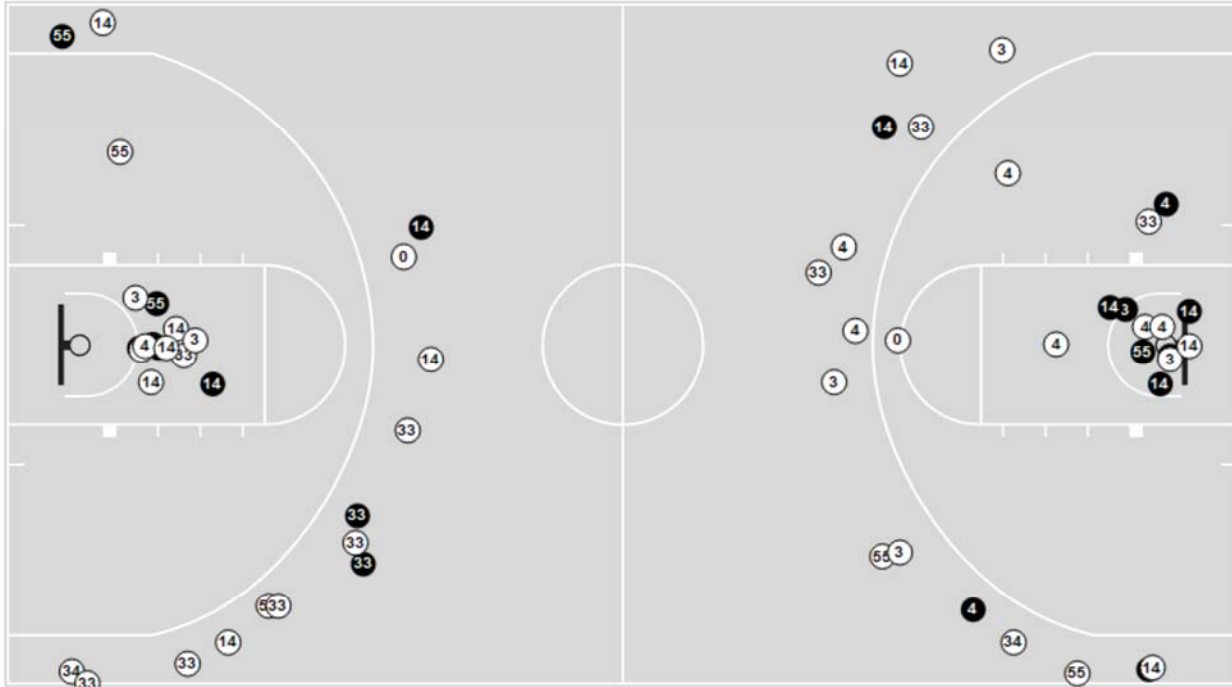

Players => All ; FG Types => All ; Results => All ;
Temple

All Field Goals