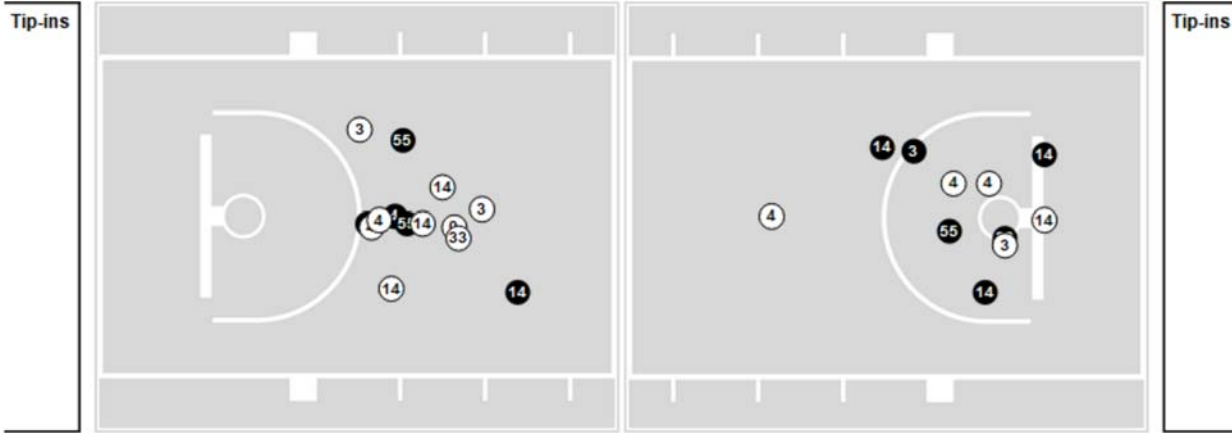

Shots in the Paint

● Made   ○ Missed   N - Player Number

Temple	M/A	%
Field Goals	19/60	32
2 Points	12/30	40
3 Points	7/30	23
Free Throws	10/18	56

Temple	M/A	%
Points in the Paint	22 (11/25)	44
Fast Break Points	9 (4/6)	67
Second Chance Points	4 (4/10)	40
Effective FG%	38