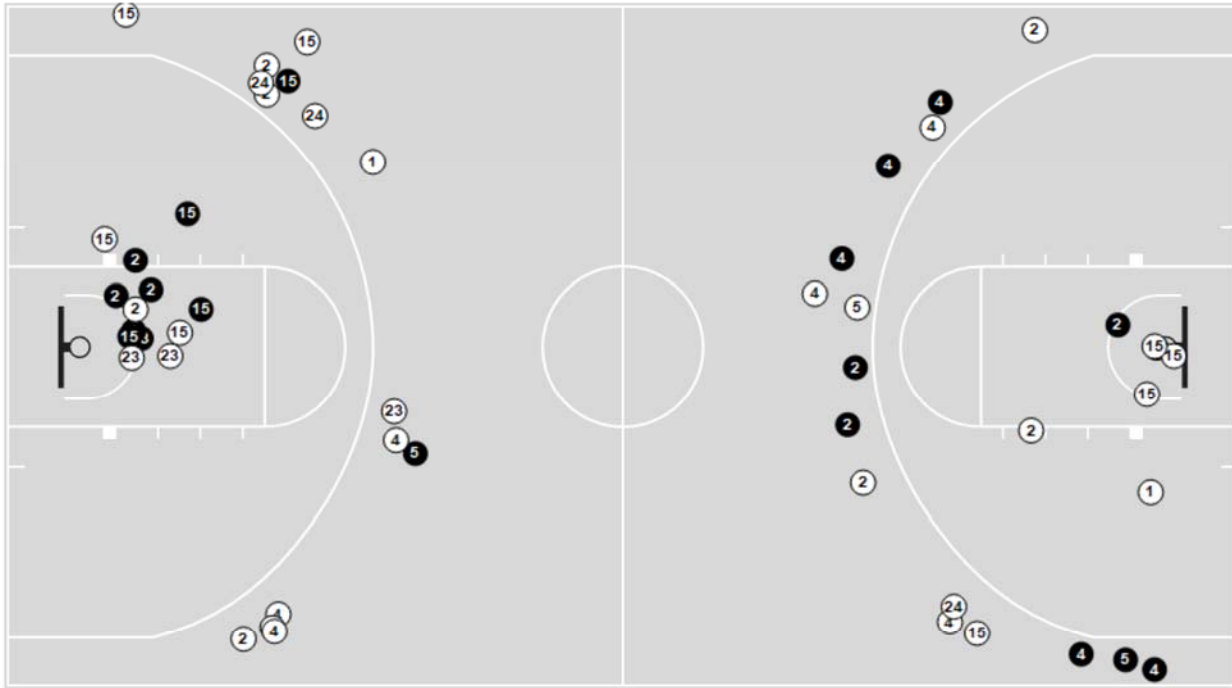

Officials: Nate Harris, Donn Berdahl, Todd Apo

Players => All ; FG Types => All ; Results => All ;

Portland

All Field Goals